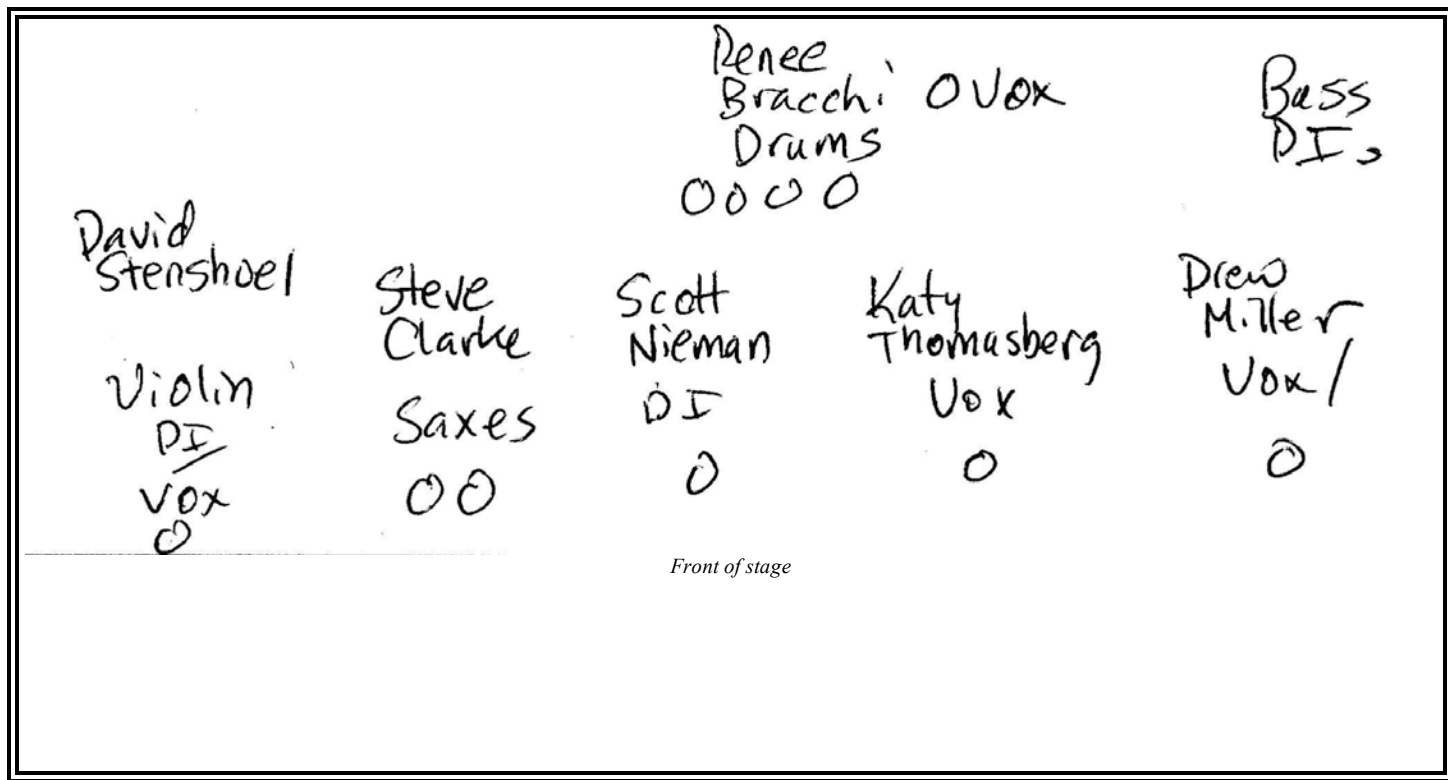

FELONIOUS BOSCH / Stage Plot

CHANNEL ASSIGNMENTS:

Input	Mic	Notes
1 Kick	D112	
2 Snare	SM57	
3 Overhead 1	SM81	
4 Overhead 2	SM81	
5 Rack Tom 1	SM57	optional
6 Rack Tom 2	SM57	optional
7 Floor Tom	SM57	optional
8 Hat	SM81	optional
9 Bass DI #1	* <i>p</i>	
10 Bass DI #2	* <i>p</i>	if stereo PA
11 Fiddle DI	DI	
12 Sax 1 / Flute (boom)	* <i>p</i>	boom stand
13 Baritone Sax 2	* <i>p</i>	short boom
14 Cittern/Guitar DI	* <i>p</i>	or condenser with boom
15 Katy lead vocals	*	straight stand
16 Drew backing vocals	SM58	boom stand
17 Renee backing vocals	SM58	boom stand